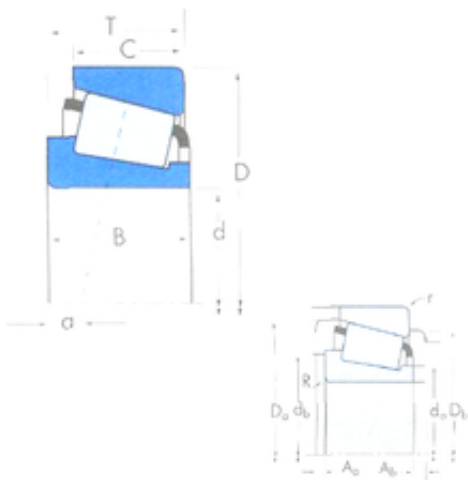

China abec 5 Bearing Supplier

Timken Part Number 350A/354A Taper Roller Bearing

Bearing No. 350A/354A

Size	40x85x20.635 mm
Bore Diameter	40 mm
Outer Diameter	85 mm
Width	20,635 mm
d	40 mm
D	85 mm
T	20,635 mm
B	21,692 mm
C	17,462 mm
R	0,8 mm
r	1,3 mm
a -	4,8 mm
Da	80 mm
db	47,5 mm
da	46,5 mm
Db	77 mm
Aa	0,5 mm
Ab	1,7 mm
Weight	0,56 Kg
Basic static load rating (C0)	88,8 kN
Factor (G1)	30
Factor (G2)	12,2
Factor (Cg)	0,0179
Factor (K)	1,91
Basic dynamic load rating (C90)	19,6

350A/354A Bearing 2D drawings and 3D CAD models

China abec 5 Bearing Supplier

Basic dynamic load rating (Ca90)	10,3
Basic dynamic load rating (C1)	75,8 kN
Calculation factor (e)	0,31