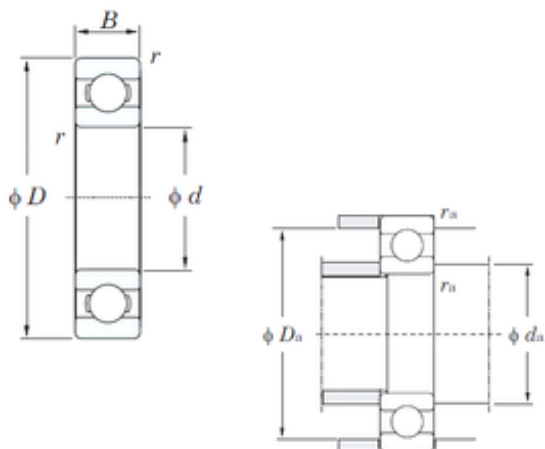

China abec 5 Bearing Supplier

6000 Bearing 2D drawings and 3D CAD models

High quality best price Koyo ball bearing 6000 series of Deep Groove Ball Bearing

Bearing No. 6000

Size	10x26x8 mm
Bore Diameter	10 mm
Outer Diameter	26 mm
Width	8 mm
d	10 mm
D	26 mm
B	8 mm
C	8 mm
r min.	0,3 mm
da min.	12 mm
Da max.	24 mm
ra max.	0,3 mm
Weight	0,019 Kg
Basic dynamic load rating (C)	4,55 kN
Basic static load rating (C0)	1,95 kN
(Grease) Lubrication Speed	31000 r/min
(Oil) Lubrication Speed	36000 r/min
Category	Single Row Ball Bearings
Inventory	0.0
Manufacturer Name	KOYO
Minimum Buy Quantity	N/A
Weight / Kilogram	0.02
Product Group	B00308
Enclosure	Open
Precision Class	ABEC 1 ISO P0

China abec 5 Bearing Supplier

Maximum Capacity / Filling Slot	No
Rolling Element	Ball Bearing
Snap Ring	No
Internal Special Features	No
Cage Material	Steel
Internal Clearance	C0-Medium
Inch - Metric	Metric
Long Description	10MM Bore; 26MM Outside Diameter; 8MM Outer Race Diameter; Open; Ball Bearing; ABEC 1 ISO P0; No Filling Slot; No Snap Ring; No Internal Special Features
Category	Single Row Ball Bearing
UNSPSC	31171504
Harmonized Tariff Code	8482.10.50.68
Noun	Bearing
Keyword String	Ball
Manufacturer URL	http://www.koyousa.com
Manufacturer Item Number	6000
Weight / LBS	0.045
Outside Diameter	1.024 Inch 26 Millimeter
Outer Race Width	0.315 Inch 8 Millimeter
Bore	0.394 Inch 10 Millimeter
Bearing No.	6000
r(min)	0.3
Cr	5.70
C0r	1.95
Cu	0.100
f0	12.3
Grease lub.	31000
Oil lub.	36000