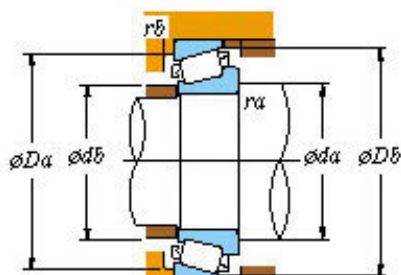

China abec 5 Bearing Supplier

■ Mounting dimensions

LM501349/10 Bearing 2D drawings and 3D CAD models

Free Samples Tapered Roller Bearing LM501349/10 KOYO Japan Brand Bearing

Bearing No. LM501349/10

Bearing No.	LM501349/10
d	41.275
D	73.431
T	19.558
B	19.812
r(min)	3.6
r1(min)	0.8
Cr	72.5
C0r	73.0
Cu	10.6
Grease lub.	5200
Oil lub.	7000
C	14.732
a	16.1 mm
da	53.0
db	46.5
Da	67.0
Db	70.0
ra(max)	3.6
rb(max)	0.8
e	0.40
Y1	1.50
Y0	0.83
(Refer.) Mass(kg)	0.334