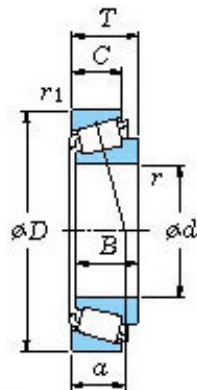

China abec 5 Bearing Supplier

■ Mounting dimensions

LM501349/10 Bearing 2D drawings and 3D CAD models

Free Samples Tapered Roller Bearing LM501349/10 KOYO Japan Brand Bearing

Bearing No. LM501349/10

Bearing No.	LM501349/10
d	41.275
D	73.431
T	19.558
B	19.812
r(min)	3.6
r1(min)	0.8
Cr	72.5
C0r	73.0
Cu	10.6
Grease lub.	5200
Oil lub.	7000
C	14.732
a	16.1 mm
da	53.0
db	46.5
Da	67.0
Db	70.0
ra(max)	3.6
rb(max)	0.8
e	0.40
Y1	1.50
Y0	0.83
(Refer.) Mass(kg)	0.334