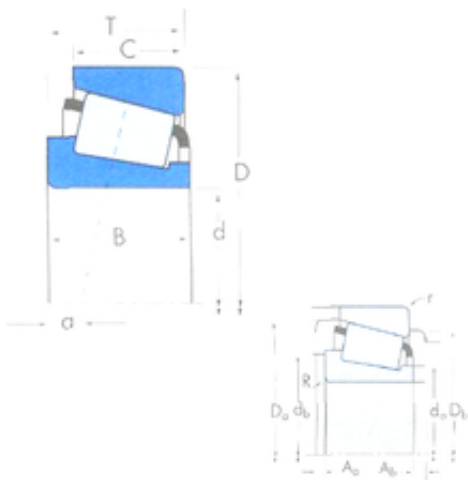

China abec 5 Bearing Supplier

TIMKEN taper roller bearing catalog M12649/M12610 L44649/L44610

Bearing No. M12649/M12610

Size	21.43x50.005x17.526 mm
Bore Diameter	21,43 mm
Outer Diameter	50,005 mm
Width	17,526 mm
d	21,43 mm
D	50,005 mm
T	17,526 mm
B	18,288 mm
C	13,97 mm
R	1,3 mm
r	1,3 mm
a -	6,4 mm
Da	46 mm
db	29 mm
da	25,5 mm
Db	44 mm
Aa	0,3 mm
Ab	1,1 mm
Weight	0,17 Kg
Basic static load rating (C0)	43,5 kN
Factor (G1)	9,1
Factor (G2)	5,6
Factor (Cg)	0,0105
Factor (K)	2,1
Basic dynamic load rating (C90)	10,6

M12649/M12610 Bearing 2D drawings and 3D CAD models

China abec 5 Bearing Supplier

Basic dynamic load rating (Ca90)	5,03
Basic dynamic load rating (C1)	40,8 kN
Calculation factor (e)	0,28