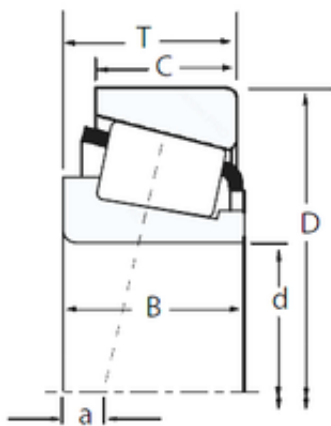

China abec 5 Bearing Supplier

Timken ISO Class Tapered Roller Bearing 30205 25x52x16.25mm wheel Bearings 30205M-90KM1

Bearing No. 30205

Size	25x52x16.25 mm
Bore Diameter	25 mm
Outer Diameter	52 mm
Width	16,25 mm
d	25 mm
D	52 mm
T	16,25 mm
B	15 mm
C	13 mm
R	1 mm
r	1 mm
Weight	0,15 Kg
Dynamic load rating radial (C)	36,9 kN
Calculation factor (e)	0,37

30205 Bearing 2D drawings and 3D CAD models