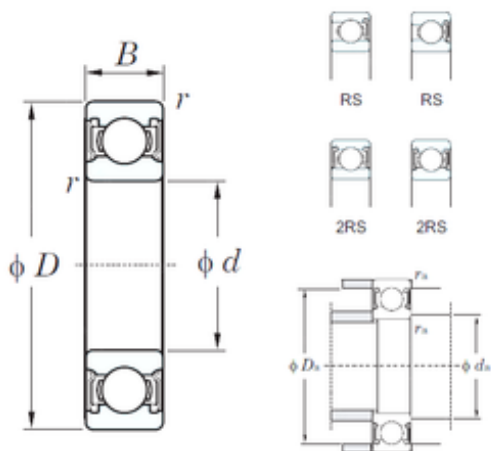

## China abec 5 Bearing Supplier

Japan KOYO Deep groove ball bearing  
6205-2RS bearing price list 6205 Sealed Bearing  
25x52x15mm

Bearing No. 6205-2RS

Size	25x52x15 mm
Bore Diameter	25 mm
Outer Diameter	52 mm
Width	15 mm
d	25 mm
D	52 mm
B	15 mm
C	15 mm
r min.	1 mm
da min.	30 mm
da max	31,5 mm
Da max.	47 mm
ra max.	1 mm
Weight	0,128 Kg
Basic dynamic load rating (C)	14 kN
Basic static load rating (C0)	7,85 kN
(Grease) Lubrication Speed	8400 r/min

6205-2RS Bearing 2D drawings and 3D CAD models