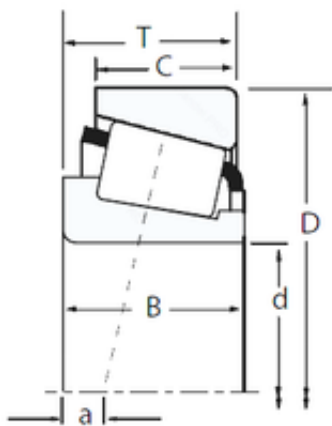

## China abec 5 Bearing Supplier

Auto parts Timken taper roller bearings  
15119/15250 15120A/15245 P6 precision bearing  
TIMKEN for Georgia

Bearing No. 15119/15250

Size	30.213x63.5x20.638 mm
Bore Diameter	30,213 mm
Outer Diameter	63,5 mm
Width	20,638 mm
d	30,213 mm
D	63,5 mm
T	20,638 mm
B	20,638 mm
C	15,875 mm
R	1,5 mm
r	1,3 mm

15119/15250 Bearing 2D drawings and 3D CAD models